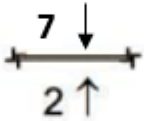

All Open Jumpers

Classes 15 & 24