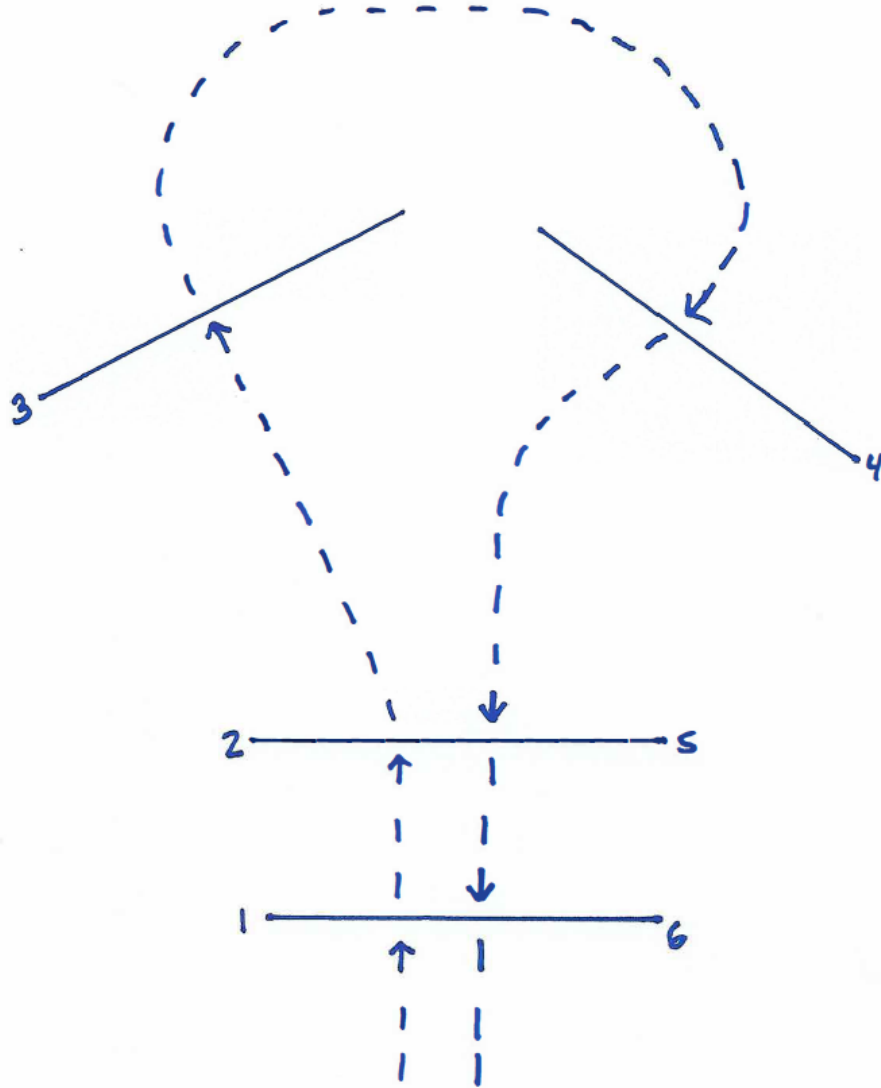

Red Flannel Saddle Club Hunter Schooling Show

Mini Horse In-Hand Classes

1. Hunter Over Fences
2. Jumper Over Fences

All Hunter and Equitation Classes

Jump #6 Will be an Oxer for 2'0"-2'6" (Classes 3-10)

*Jump #5 will be an 18" crossrail and must be trot over

All Open Jumpers

Classes 15 & 24

70'