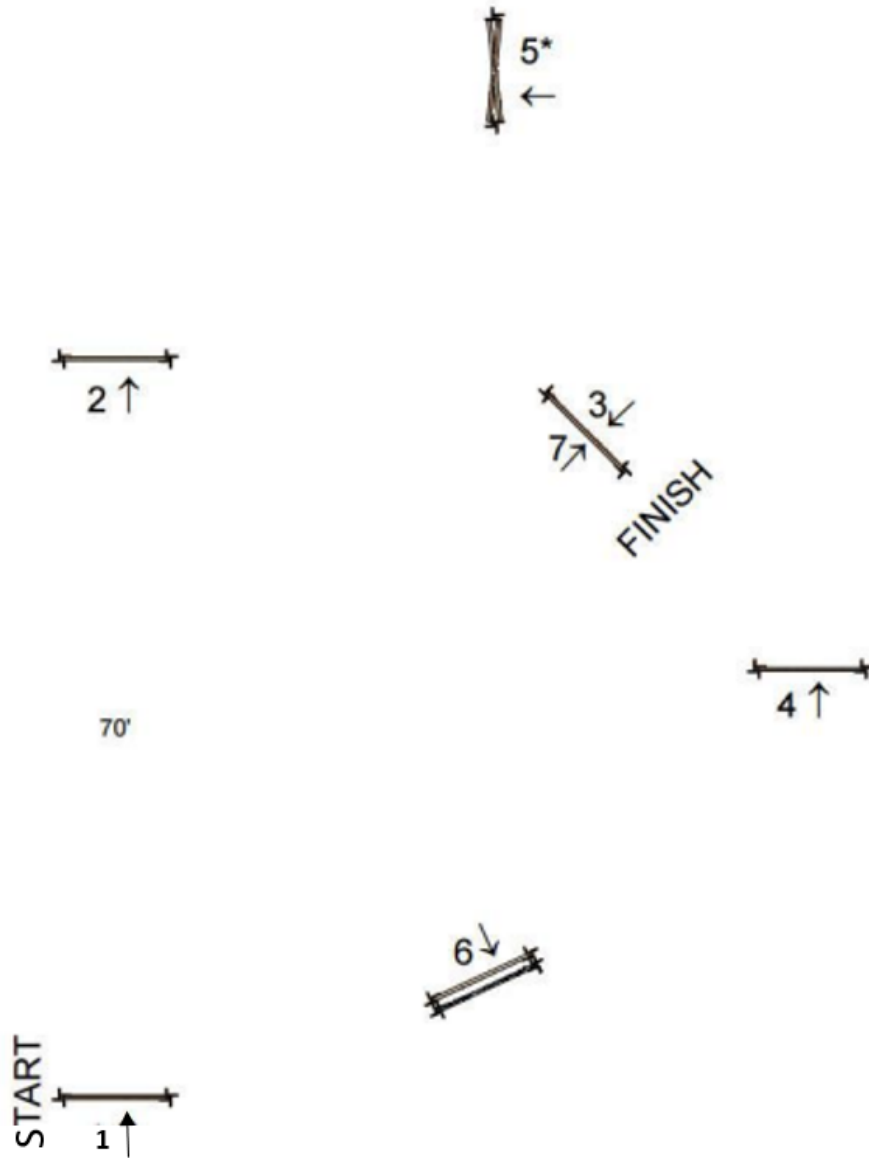

Red Flannel Saddle Club Hunter Schooling Show

Mini Horse In-Hand Classes

1. Hunter Over Fences
2. Jumper Over Fences

All Hunter and Equitation Classes

Jump #6 Will be an Oxer for 2'0"-2'6" (Classes 3-10)

*Jump #5 will be an 18" crossrail and must be trot over

All Open Jumpers

Classes 15 & 24

70'