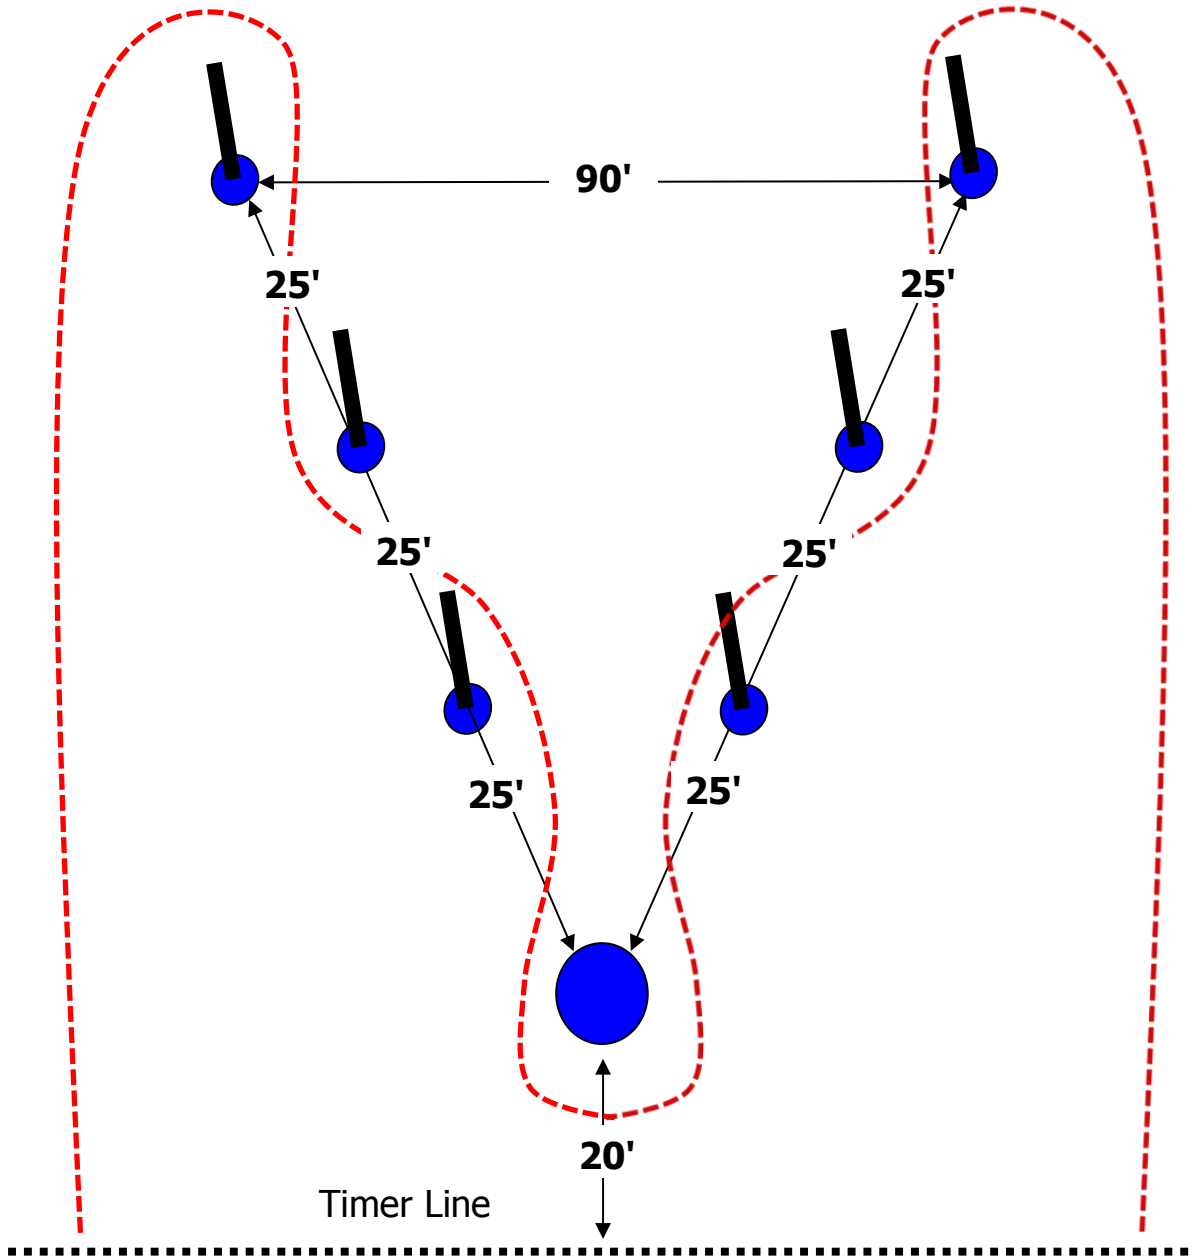

North Valley Saddle Club Phoenix Lights

Left or Right pattern may be run.

Props: 1 large barrel. 6 poles.