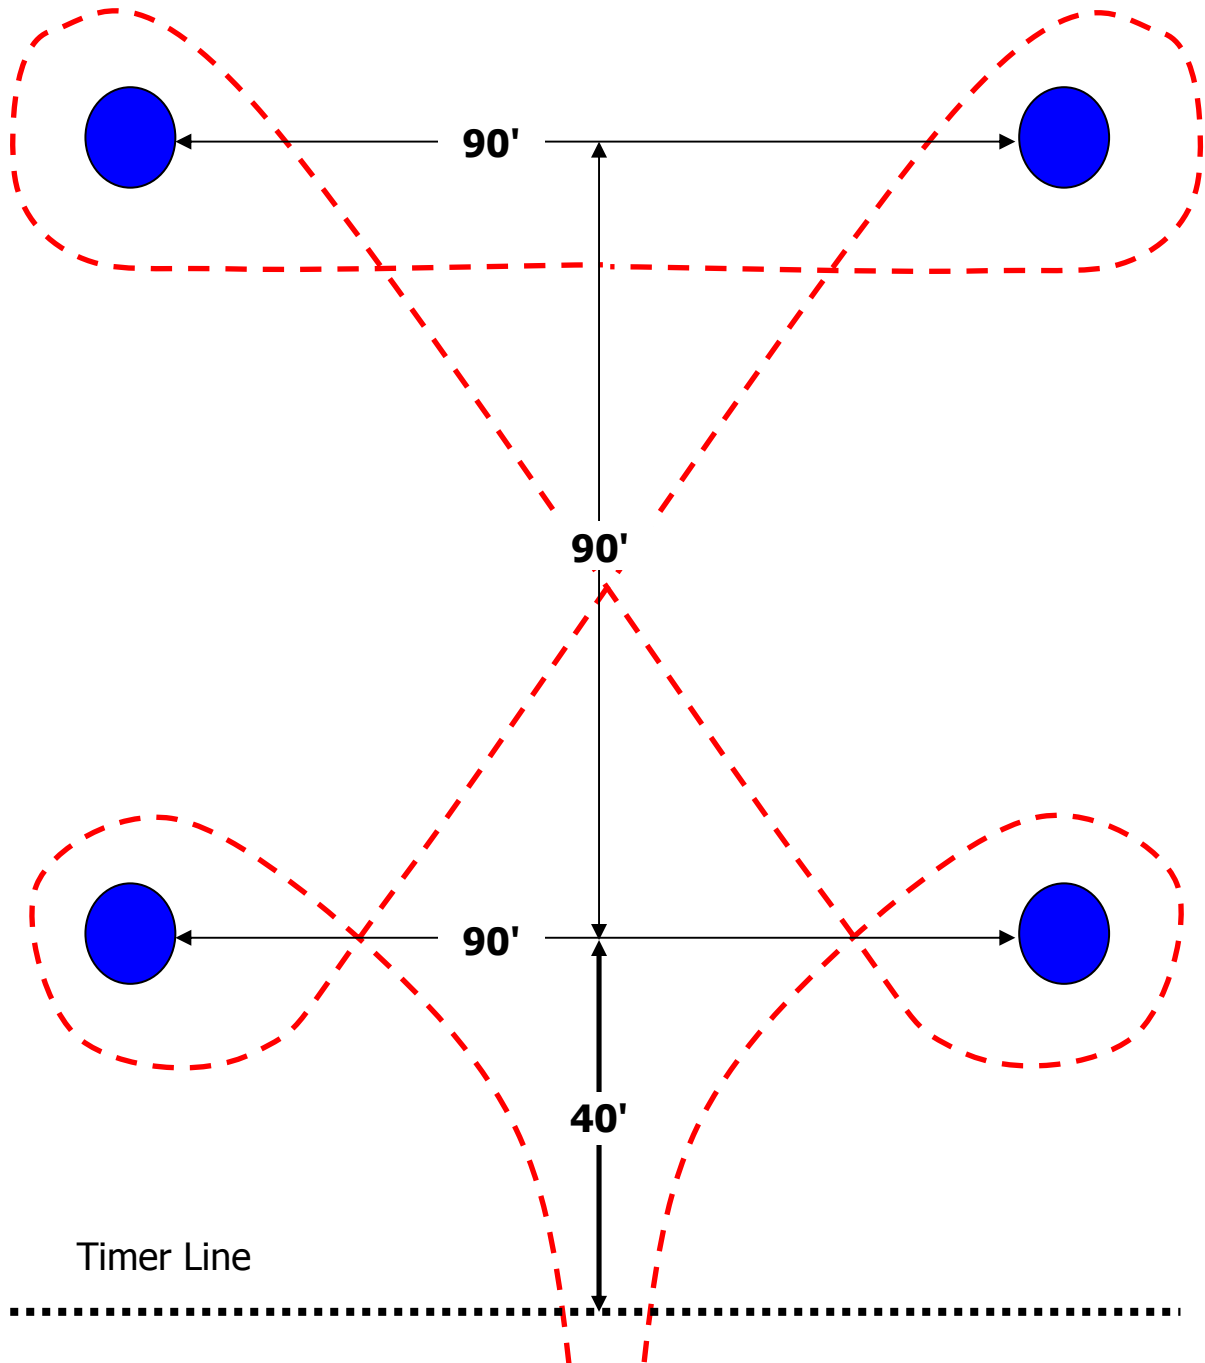

# North Valley Saddle Club 4 Leaf Clover

**Left or right hand pattern may be used.**  
**Props: 4 large barrels.**